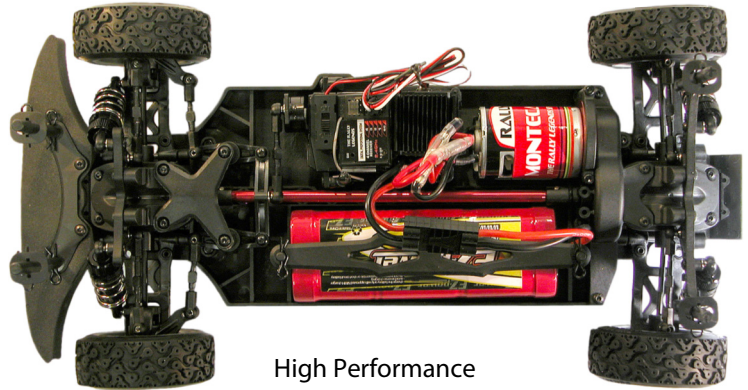

THE RALLY LEGENDS

New: ARTR

Ford Focus 2001

Miki Biasion

Rally Legends Models are endorsed by 2x World Champion Miki Biasion and Officially Licensed by Fiat & Lancia

EZRL002 (Clear Body)
EZRL003 (Painted Body)
McRae - Grist
 2001 - Monte Carlo

NEW WATERPROOF ESC

ARTR Features:

- ◆ 1/10 Scale 4WD Tub Chassis
- ◆ Upgradable Chassis
- ◆ Shaft Drive Transmission
- ◆ Fully Detailed Scale Body
- ◆ Fully Detailed Scale Wheels & Tires
- ◆ Powerful 23T "Montecarlo" Motor
- ◆ Waterproof 2-3S Speed Controller
- ◆ TRX Gold Plated Connectors
- ◆ 2.4GHz Digital Radio with adjustable Dual Rate for both Steering and Throttle, and only 4 cells AA required