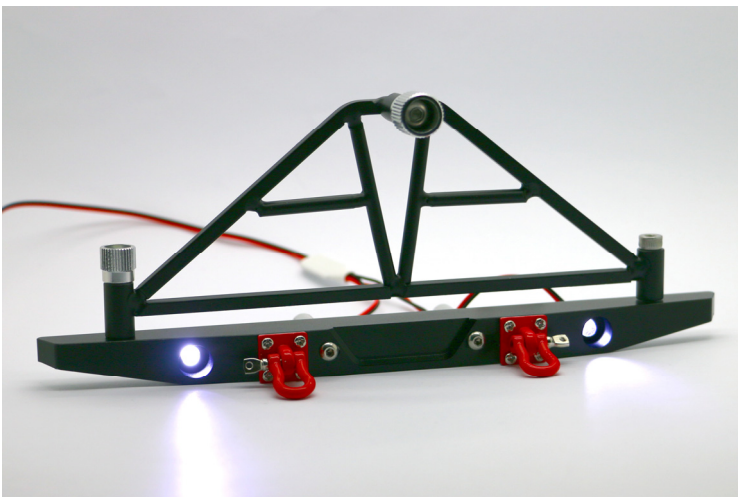

NEW 2017 !

COMPETITION

BEGINNERS

SCALE BODY ACCESSORIES

HRC25165C Bumper - Type C (front) with LED

- ◆ Aluminium and steel hardware
- ◆ LED system included
- ◆ Fits SCX10 and other similar 1/10 Crawlers

HRC25165D Bumper - Type D (rear) with LED

- ◆ Aluminium and steel hardware
- ◆ LED system included
- ◆ Feature post mount for spare wheel
- ◆ Fits SCX10 and other similar 1/10 Crawlers

HRC Switzerland

HRC Distribution GmbH
Hofackerstrasse 14
CH-4132 Muttenz
Switzerland