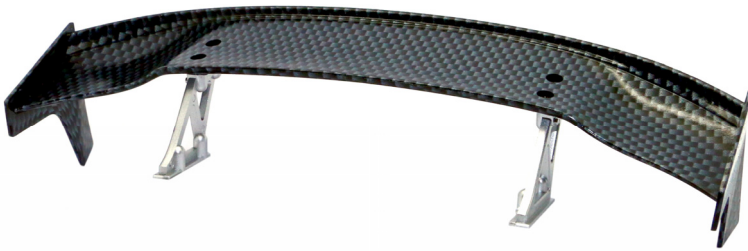

SCALE BODY ACCESSORIES

HRC25120E Carbon Style Spoile - Type E

- ◆ Easy to install on any 1/10 Body
- ◆ Carbon Finish

HRC25120F Carbon Style Spoile - Type F

- ◆ Easy to install on any 1/10 Body
- ◆ Carbon Finish

HRC25120G Carbon Style Spoile - Type G

- ◆ Easy to install on any 1/10 Body
- ◆ Carbon Finish

HRC Switzerland

HRC Distribution GmbH
Hofackerstrasse 14
CH-4132 Muttenz
Switzerland

Phone: +41 61 461 53 44
Fax: +41 61 544 74 06