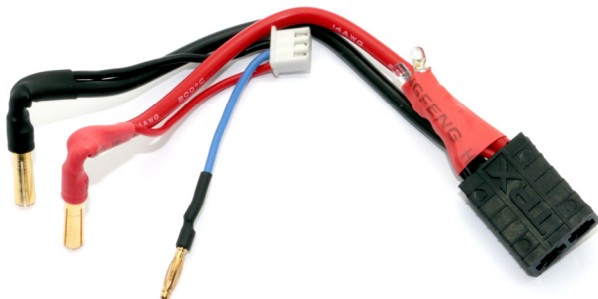

## ULTRA C&D LEAD

HRC9151DL C&D lead - Ultra with LED  
JST Balancer / 4mm Gold Plug

## EC3 C&D LEAD

HRC9151EL C&D lead - EC3 with LED  
JST Balancer / 4mm Gold Plug

## TAMIYA C&D LEAD

HRC9151SL C&D lead - Tamiya with LED  
JST Balancer / 4mm Gold Plug

## TRAXXAS C&D LEAD

HRC9151TL C&D lead - Traxxas with LED  
JST Balancer / 4mm Gold Plug