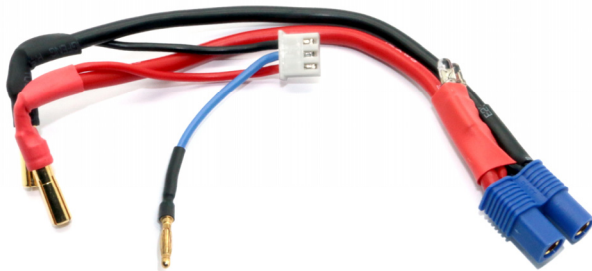

## ULTRA C&D LEAD

HRC9151DL C&D lead - Ultra with LED  
JST Balancer / 4mm Gold Plug

## EC3 C&D LEAD

HRC9151EL C&D lead - EC3 with LED  
JST Balancer / 4mm Gold Plug

## TAMIYA C&D LEAD

HRC9151SL C&D lead - Tamiya with LED  
JST Balancer / 4mm Gold Plug

## TRAXXAS C&D LEAD

HRC9151TL C&D lead - Traxxas with LED  
JST Balancer / 4mm Gold Plug