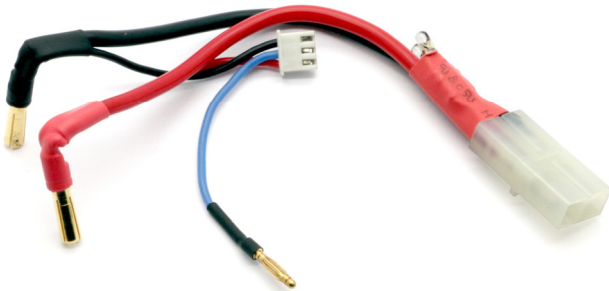

## ULTRA C&D LEAD

HRC9151DL C&D lead - Ultra with LED  
JST Balancer / 4mm Gold Plug

## EC3 C&D LEAD

HRC9151EL C&D lead - EC3 with LED  
JST Balancer / 4mm Gold Plug

## TAMIYA C&D LEAD

HRC9151SL C&D lead - Tamiya with LED  
JST Balancer / 4mm Gold Plug

## TRAXXAS C&D LEAD

HRC9151TL C&D lead - Traxxas with LED  
JST Balancer / 4mm Gold Plug