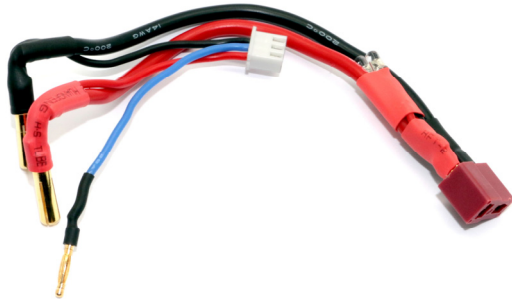

## ULTRA C&D LEAD

HRC9151DL C&D lead - Ultra with LED  
JST Balancer / 4mm Gold Plug

## EC3 C&D LEAD

HRC9151EL C&D lead - EC3 with LED  
JST Balancer / 4mm Gold Plug

## TAMIYA C&D LEAD

HRC9151SL C&D lead - Tamiya with LED  
JST Balancer / 4mm Gold Plug

## TRAXXAS C&D LEAD

HRC9151TL C&D lead - Traxxas with LED  
JST Balancer / 4mm Gold Plug