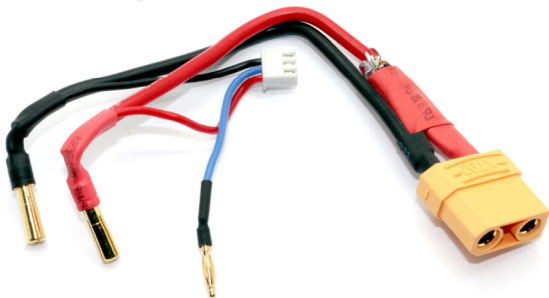

## ULTRA C&D LEAD

HRC9151DL C&D lead - Ultra with LED  
JST Balancer / 4mm Gold Plug

## EC3 C&D LEAD

HRC9151EL C&D lead - EC3 with LED  
JST Balancer / 4mm Gold Plug

## TAMIYA C&D LEAD

HRC9151SL C&D lead - Tamiya with LED  
JST Balancer / 4mm Gold Plug

## TRAXXAS C&D LEAD

HRC9151TL C&D lead - Traxxas with LED  
JST Balancer / 4mm Gold Plug