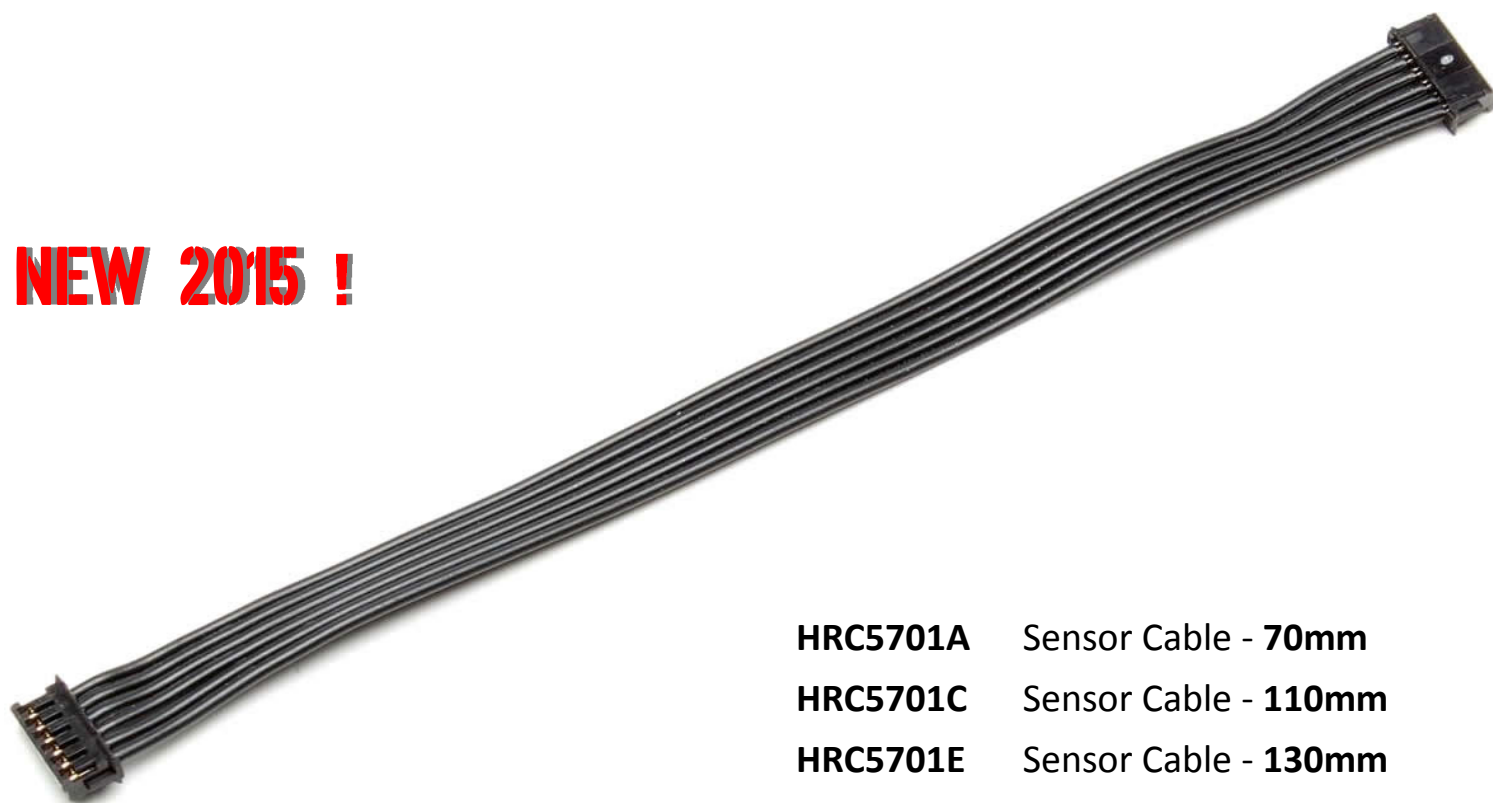

BRUSHLESS SENSOR CABLES

NEW 2015 !

HRC5701A	Sensor Cable - 70mm
HRC5701C	Sensor Cable - 110mm
HRC5701E	Sensor Cable - 130mm
HRC5701H	Sensor Cable - 180mm
HRC5701K	Sensor Cable - 220mm

- ◆ Compatible with any sensored BL ESC and motor
- ◆ Black colour wires for smart finish
- ◆ High Quality plugs