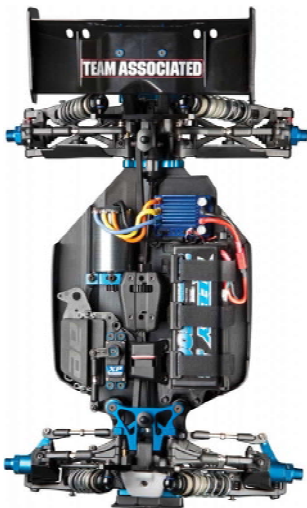

1/8 Racing Buggy RC8.2e

OFF ROAD

1/8 SCALE

COMPETITION

ELECTRIC POWERED

TEAM ASSOCIATED RC8.2E MAIN FEATURES

- Factory Team blue aluminum sliding motor mount
- Factory Team 3mm lengthened 7075 hard-anodized chassis
- New suspension arms feature centerline shock mounts and optimized anti-roll bar position
- Factory Team 16mm Big Bore hard-anodized threaded shocks with 4mm titanium-nitride coated shafts
- Factory Team 5mm 7075 aluminum low-center-of-gravity shock towers with optimized geometry
- Factory Team 7075 blue aluminum suspension mounts
- Factory Team 7075 blue aluminum steering knuckles
- Factory Team 7075 aluminum axles and center drives
- Factory Team 7075 blue aluminum one-piece top plate
- Factory Team lightweight ring gears
- Factory Team lightweight diff outdrives
- Factory Team aluminum steering posts
- CVA boots on center and rear drive joints
- New low-center-of-gravity wing mount
- JConcepts Punisher Body and Illuzion wing included
- Molded composite radio tray
- Molded composite front and rear chassis braces
- Tough steel-alloy shock standoffs
- Factory Team 83mm "big" wheels included
- Caster blocks adjust 14, 16, or 18 degrees with molded inserts
- 3.5mm light CVA drivetrain with full ball bearings
- Factory Team shock and differential fluids included

RC8.2E